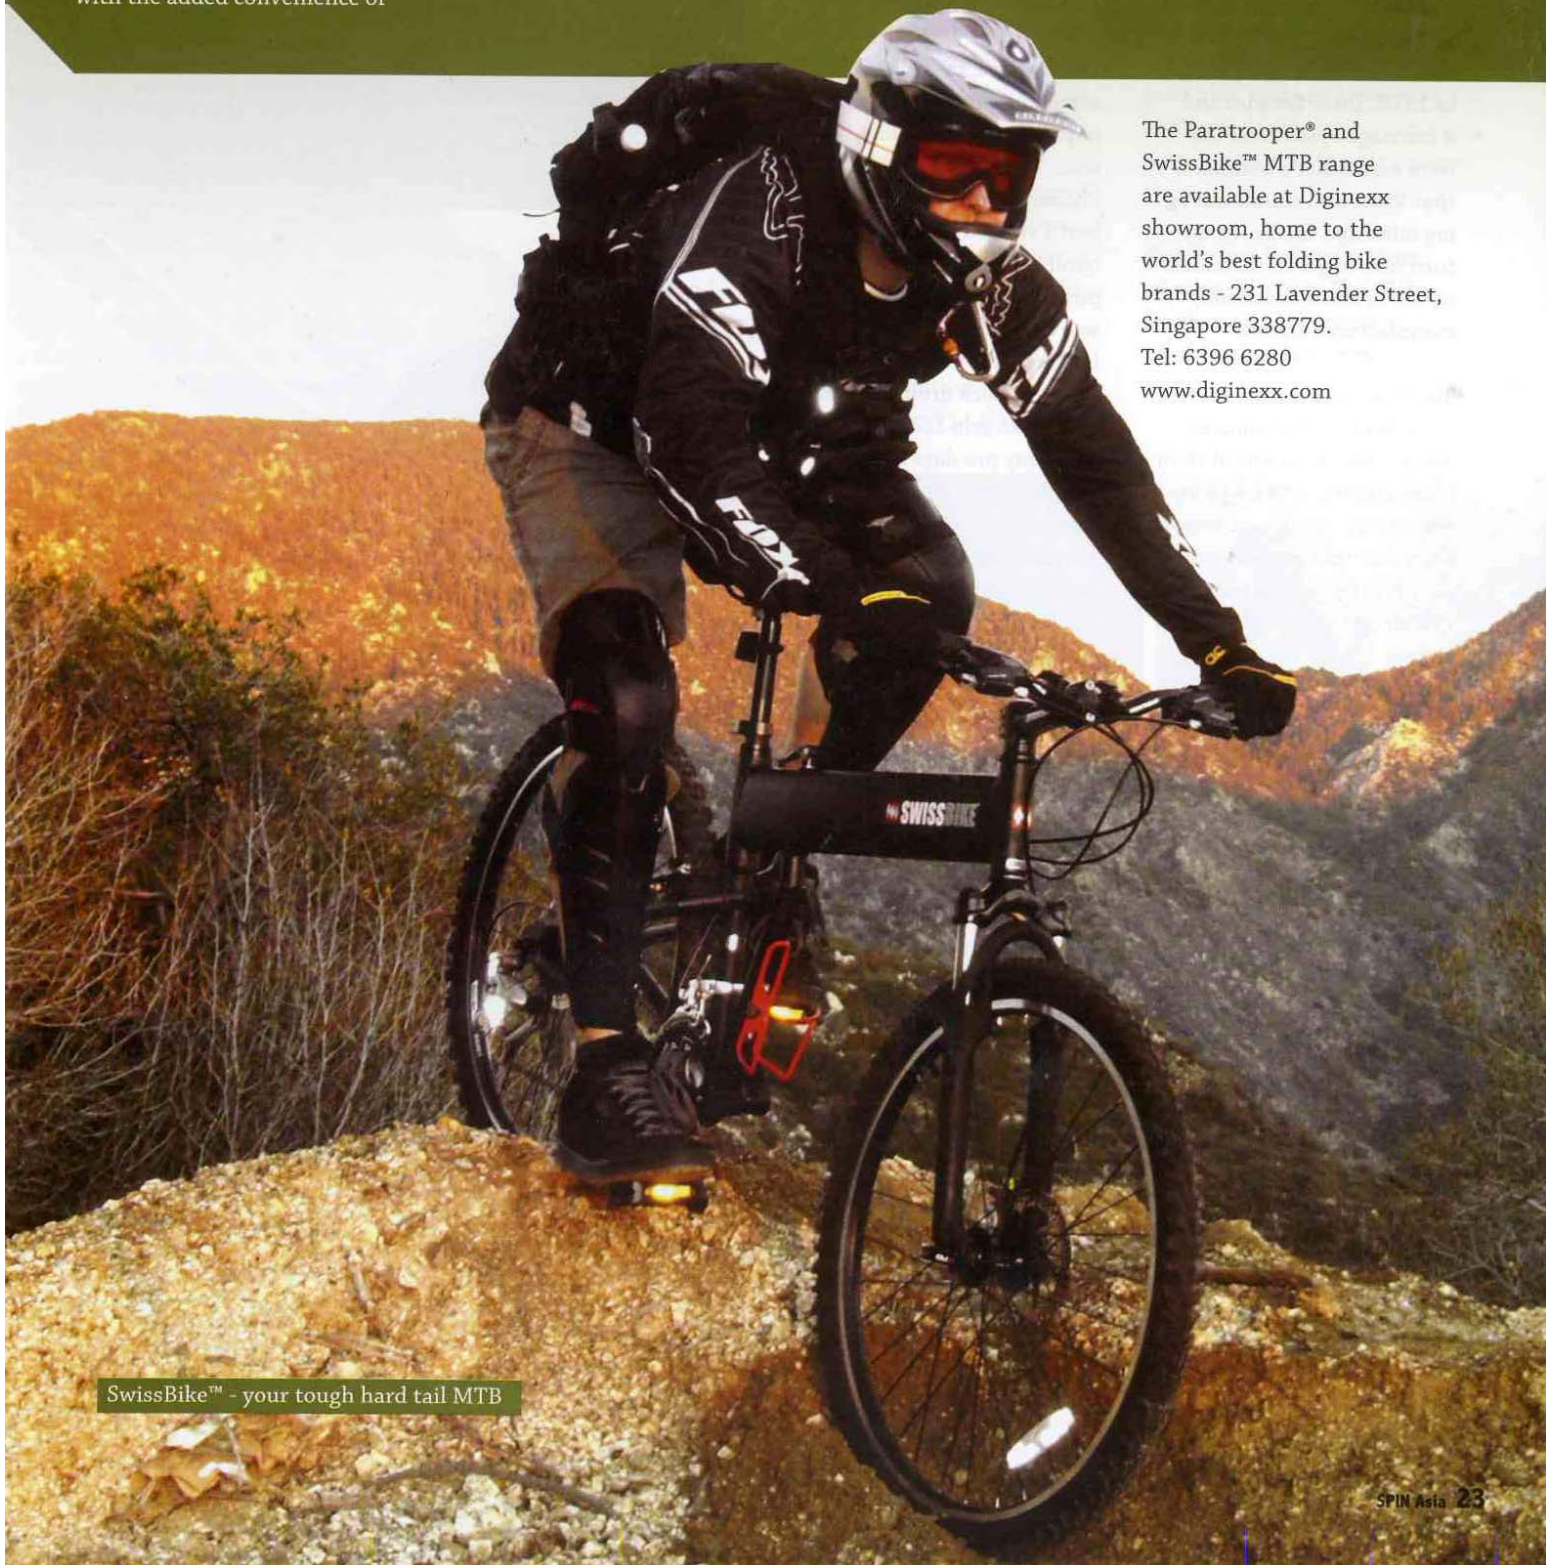

anti-corrosion finishing process. All this adds up to a tremendous ride quality only found on Montague-made bikes. Montague bikes use all standard mountain bike wheels and components serviceable at any bike shop.

Whether you are a HDB dweller, a student or just space-constrained, the Paratrooper® and SwissBike™ range of mountain bikes offer you a high-performance ride with the added convenience of

portability and stowability! Gone are the days of leaving your bike locked outside at the mercy of bike thieves and the weather. Your Paratrooper® and SwissBike™ can be folded neatly into a carrying case and stored in a closet or under a bed or office desk.

If you're looking for a bike that's tough enough for off roads but perfect for city streets, the SwissBike TX will satisfy your hunger to ride.

The TX 21-Speed MTB comes with front suspension, disc brakes, Shimano gears and Gripshift shifters is a great all-around bike for anyone who wants a comfortable ride at an unbeatable price.

Rugged and rough, the SwissBike™ LX tackles the trails aggressively yet effortlessly with front suspension, 24-speed EZ Fire Plus® shifters, and a front disc brake.

Made to endure almost any terrain at high speed, the SwissBike XO Military™ Mountain Bike is as strong as a tank, light as daypack. It is an aggressive hard tail that can be ridden anywhere. This 27-speed bike comes equipped with a hand welded aluminum frame, Sram® X-0 Trigger Shifters, hydraulic front disc brake and Rockshox® Recon front fork. Mountains, hills, off-road, city streets - bring it on!